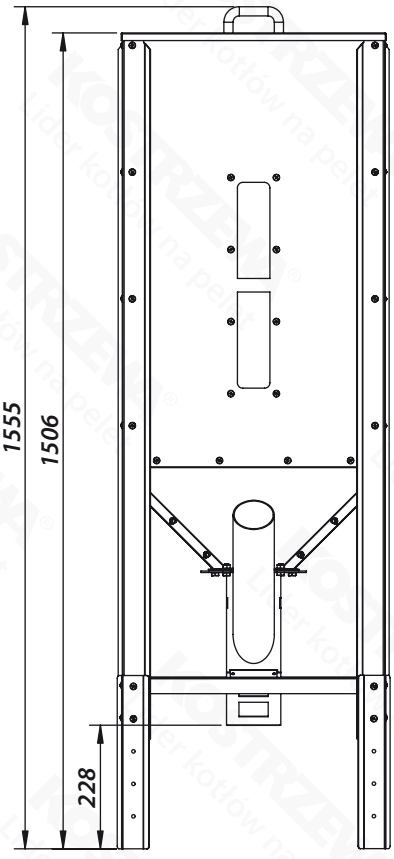

Dimensions - Reservoirs 203L v02

Extended height version