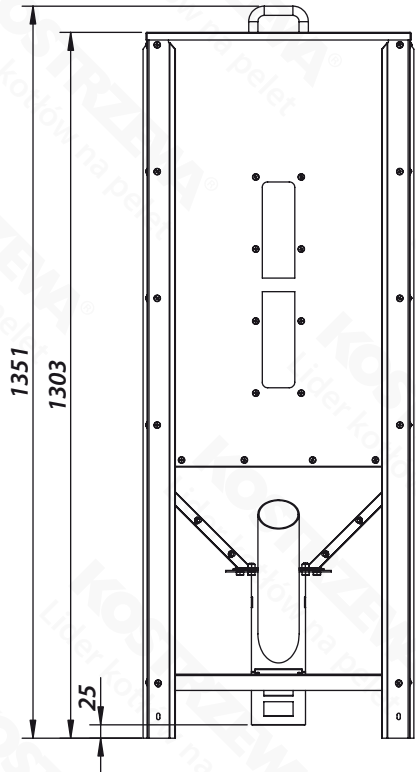

Dimensions - Reservoirs 203L v02

Extended height version